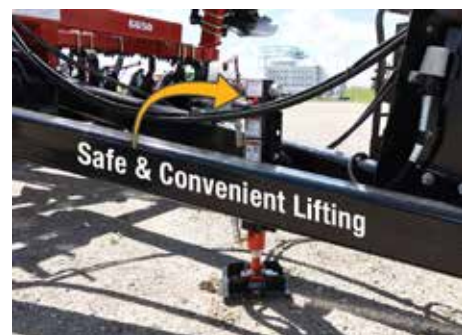

# Wheel Wrangler

*Attaches to a front-end loader or forklift*

**WHEEL WRANGLER**

HWF100004

**\$4,250**

**ALSO AVAILABLE**

**WHILE QUANTITIES LAST!**

**EASTWOOD HEAVY DUTY EQUIPMENT JACK**

HWF100020

**\$1,695**

**\$999**

**ON SALE**

**HIGH LIFT SPRAYER JACK**

HWF100002

**\$1,950**

**LIFT-EZ HYDRAULIC IMPLEMENT HITCH JACK**