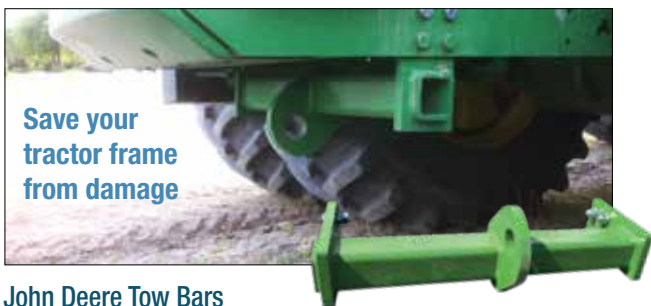

Save your tractor frame from damage

John Deere Tow Bars

20 Series HWF220620 **$450** R Series HWF220640 **$495**
30 Series HWF220630 **$495** R Series w/ weight bar HWF220650 **$625**