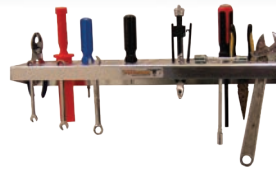

Double 6"H x 18"W x 6"D

PTF500126 **\$36**

ALL PURPOSE SHELF

For storing your cans and oils. Comes with notches to hold tools. Silver or black.

30"L x 5"W x 4"H

PTF500456 **\$46**

TOOL ORGANIZER

Multiple custom slots keep all of your tools handy! Also comes in black. 2.5"H x 24"W x 6"D