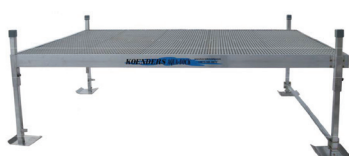

Koenders Marine

BOAT LIFTS

VERTICAL BOAT LIFTS

Comes in 3000, 4000 & 5000 lb models
Electric or hand winch options
Optional canopy

4000 lb	5000 lb	6200 lb
120" Inside	120" Inside	120" Inside
126" Outside	128" Outside	128" Outside
115" Length	132" Length	168" Length
Manual \$9,545	Manual \$8,730	Manual \$10,170
Electric \$8,560	Electric \$9,415	Electric \$11,355

PWC LIFTS

Cantilever style

1200 lb
67" Inside
71" Outside
72" Length
40" Lift

\$1,995

BOAT LIFT ACCESSORIES

10 watt Solar Panel/Bracket **\$440**
Optional Wheel Kit Starting at **\$150**

BOAT DOCKS

4X10 MODULAR AQUA-DOCK

4x10 section **\$999**
Includes polymer panel top

5' Leg	\$95
6' Leg	\$110
7' Leg	\$130

4' X 20' ROLL-IN AQUA-DOCKS

Dock & 2 Wheels **\$2,460**
Includes polymer panel top

Dock & 4 Wheels **\$3,050**
Includes polymer panel top

Optional wheel kit **\$180**

8'X10' AQUA-DECK PACKAGES

\$2,545
Includes polymer panel top
Includes four 6.5' screw jack adjustable legs

BOAT DOCK ACCESSORIES

DOCK LIGHT
Solar **\$35**

SIDE BUMPER
8' Strip **\$130**