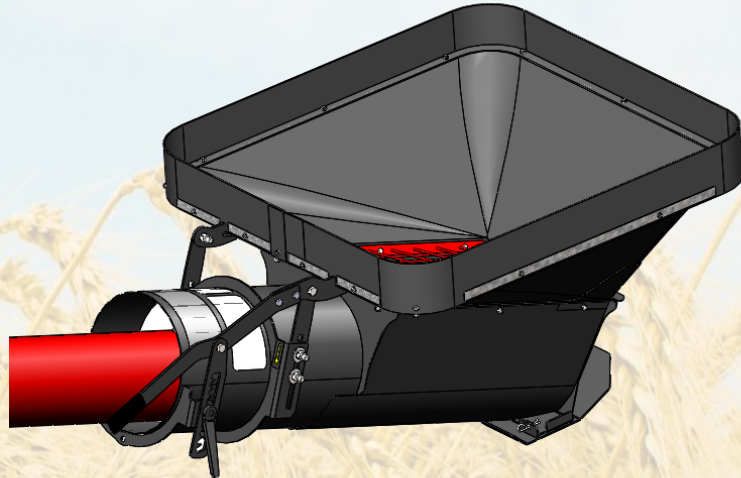

Unique "U"-Shape Design

Quick Single Pin Attach/Detach

Flat Bottom Bin Unload

Increased Auger Capacity

Faster, Cleaner Trailer Unload

Heavy Duty Skid Plate

Easy, Slide Gate Cleanout

Fully Adjustable Hopper With 10 Lockable Positions. Easily Replaceable Canvas

Divert Fertilizer Lumps

Fertilizer lumps roll to the sides

2524 South Service Road West, Swift Current, SK S9H 3W3

Ph:306-778-3338 sales@gatcomfg.com

www.gatcomfg.com