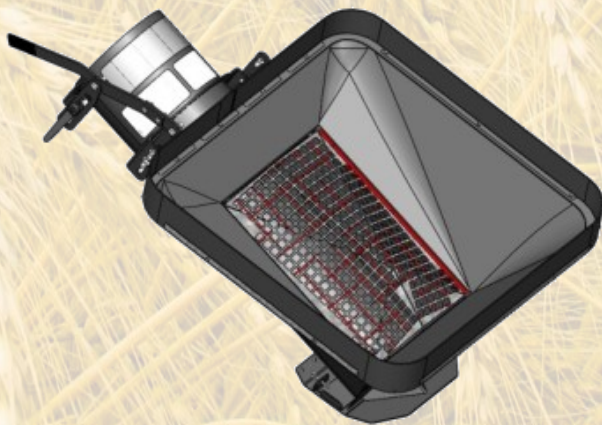

Unique "U"-Shape Design

Quick Single Pin Attach/Detach

Flat Bottom Bin Unload

Increased Auger Capacity

Faster, Cleaner Trailer Unload

Heavy Duty Skid Plate

Easy, Slide Gate Cleanout

Fully Adjustable Hopper With 10 Lockable Positions. Easily Replaceable Canvas

Divert Fertilizer Lumps

Fertilizer lumps roll to the sides

2524 South Service Road West, Swift Current, SK S9H 3W3

Ph:306-778-3338 sales@gatcomfg.com

www.gatcomfg.com