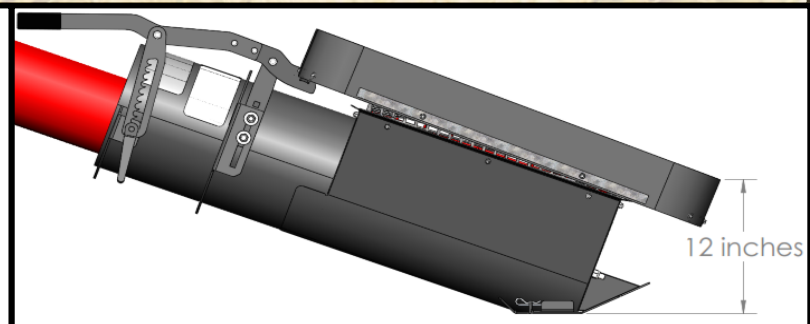

Unique "U"-Shape Design

Quick Single Pin Attach/Detach

Flat Bottom Bin Unload

Increased Auger Capacity

Faster, Cleaner Trailer Unload

Heavy Duty Skid Plate

Easy, Slide Gate Cleanout

Fully Adjustable Hopper With 10 Lockable Positions. Easily Replaceable Canvas