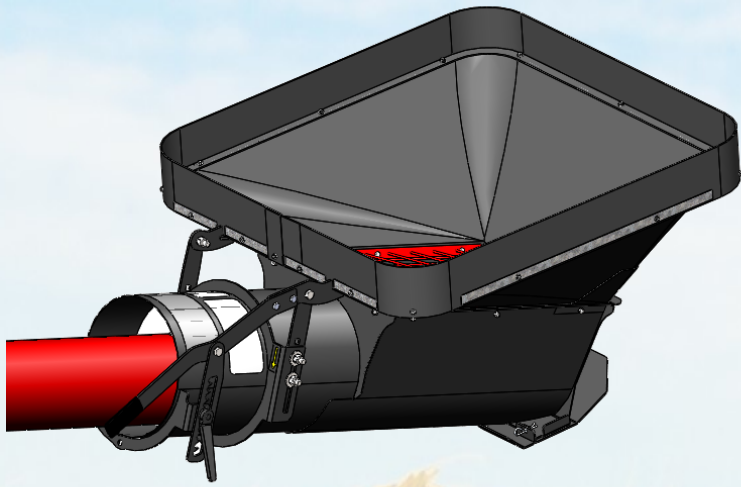

Unique "U"-Shape Design

Quick Single Pin Attach/Detach

Flat Bottom Bin Unload

Increased Auger Capacity

Faster, Cleaner Trailer Unload

Heavy Duty Skid Plate

Easy, Slide Gate Cleanout

Fully Adjustable Hopper With 10 Lockable Positions. Easily Replaceable Canvas

Divert Fertilizer Lumps

Fertilizer lumps roll to the sides

2524 South Service Road West, Swift Current, SK S9H 3W3

Ph:306-778-3338 sales@gatcomfg.com

www.gatcomfg.com