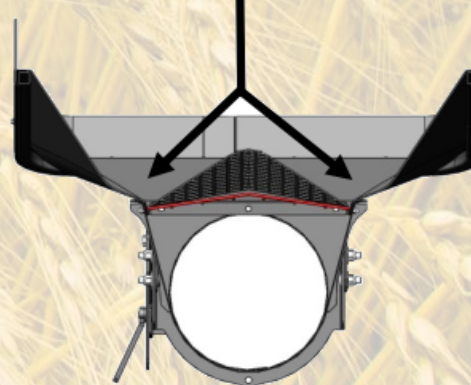

Unique "U"-Shape Design

Quick Single Pin Attach/Detach

Flat Bottom Bin Unload

Increased Auger Capacity

Faster, Cleaner Trailer Unload

Heavy Duty Skid Plate

Easy, Slide Gate Cleanout

Fully Adjustable Hopper With 10 Lockable Positions. Easily Replaceable Canvas

Divert Fertilizer Lumps

Fertilizer lumps roll to the sides

2524 South Service Road West, Swift Current, SK S9H 3W3

Ph:306-778-3338 sales@gatcomfg.com

www.gatcomfg.com