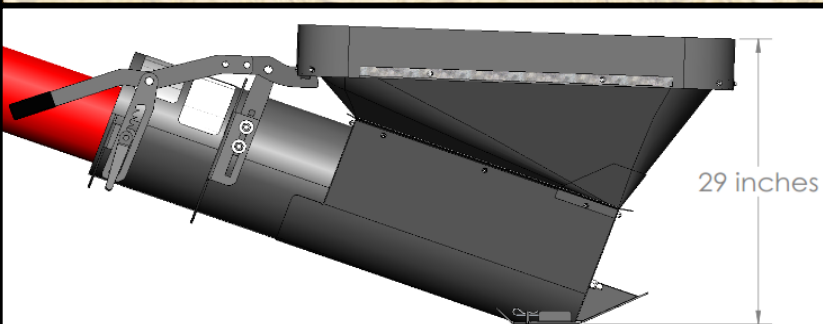

Unique "U"-Shape Design

Quick Single Pin Attach/Detach

Flat Bottom Bin Unload

Increased Auger Capacity

Faster, Cleaner Trailer Unload

Heavy Duty Skid Plate

Easy, Slide Gate Cleanout

Fully Adjustable Hopper With 10 Lockable Positions. Easily Replaceable Canvas